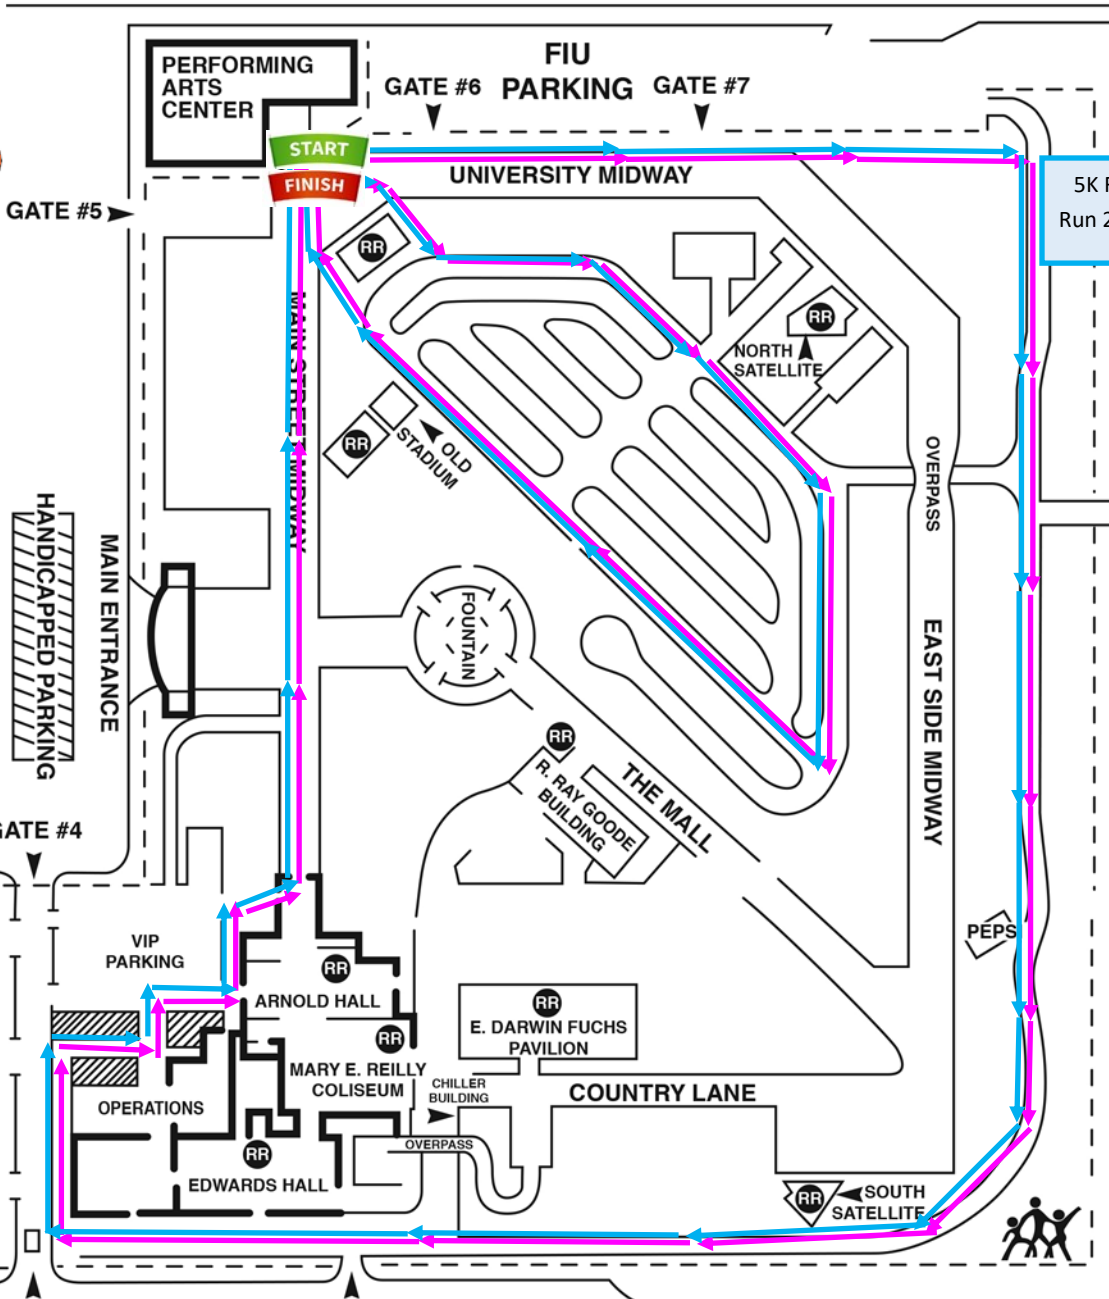

FLORIDA INTERNATIONAL UNIVERSITY

GATE #9  
(17 Street)

5K Runners:  
Run 2X first lap

GATE #1

SW 107 AVENUE

3K Walk Route  
5K Run Route

GATE #2  
CORAL WAY (SW 24 STREET)  
(109 AVENUE)

GATE #3  
(109 BLOCK)

112 AVENUE  
ENTRANCE

117 AVENUE  
ENTRANCE

TURNPIKE

GATE #5

GATE #6 PARKING GATE #7

UNIVERSITY MIDWAY

EAST SIDE MIDWAY

PEPS

COUNTRY LANE

THE MALL

E. DARWIN FUCHS  
PAVILION

CHILLER  
BUILDING

OVERPASS

OVERPASS

OVERPASS

OVERPASS

OVERPASS

OVERPASS

OVERPASS